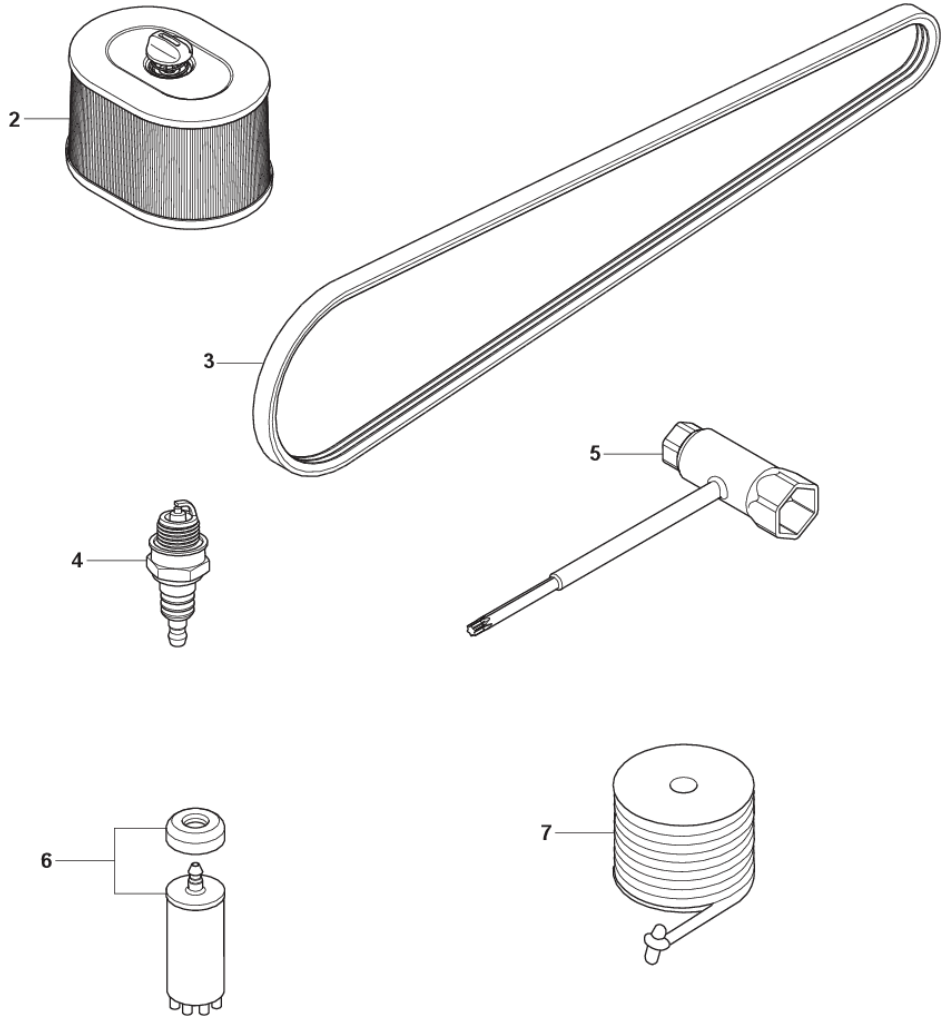

**K 970, K 970 Smartguard
MAINTENANCE KIT**